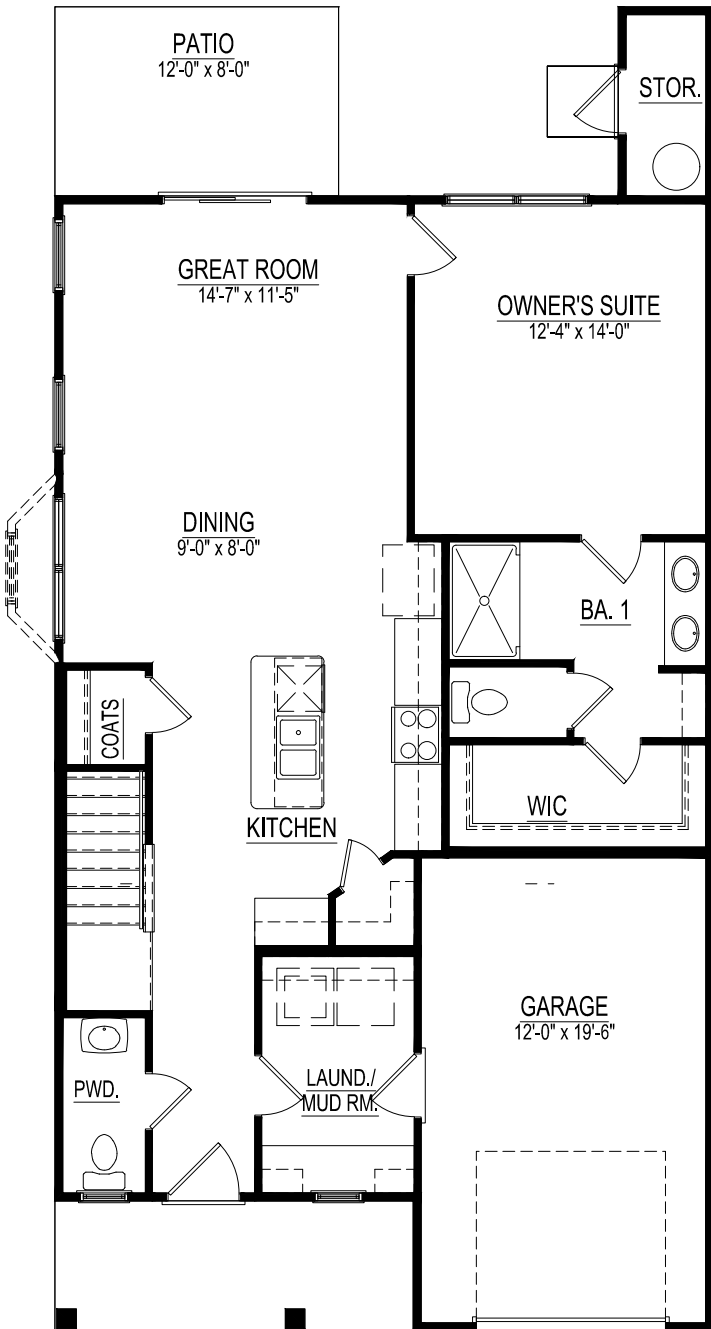

1,795 SF
3 Bedrooms | 2.5 Bath
Downstairs Master

THE AUBURN
RIGHT SIDE GARAGE

THE AUBURN
LEFT SIDE GARAGE

FIRST FLOOR

SECOND FLOOR