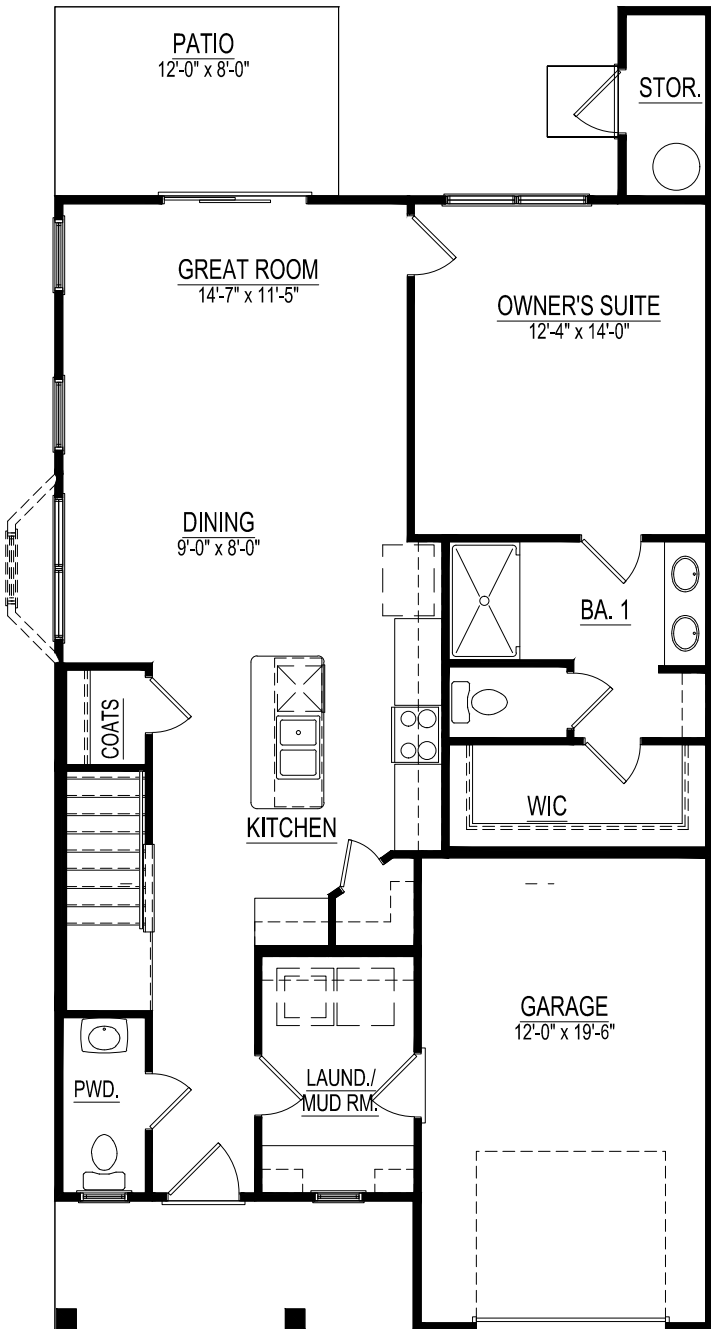

THE AUBURN

1,795 SF
3 Bedrooms | 2.5 Bath
Downstairs Master

THE AUBURN
RIGHT SIDE GARAGE

THE AUBURN
LEFT SIDE GARAGE

FIRST FLOOR

SECOND FLOOR