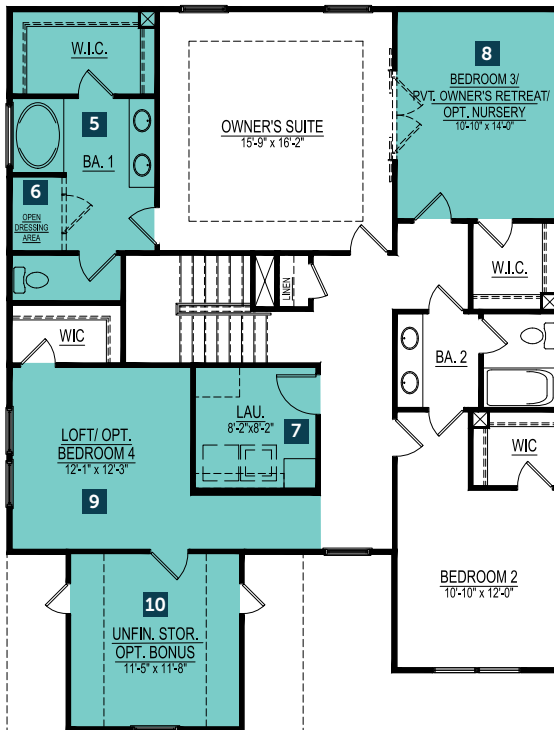

2,756 SF
3-5 Bedrooms | 2.5-3 Bath
Upstairs Owner's Suite

FIRST FLOOR

THE HOLLEY

2,756 SF
3-5 Bedrooms
2.5-3 Bath

FlexPointes®

**Not all options below are shown on floorplan; additional options available.*

- 1**
Studio
Bedroom w/Full Bath
- 2**
Island Kitchen
Peninsula Kitchen
Opt. Gourmet Kitchen
- 3**
Oversized Pantry
Party Pantry
Messy Kitchen w/Shelf
Butler's Pantry
Opt. Wine Cooler
- 4**
Patio
Covered Patio
Screened Porch
Sun Room
- 5**
Garden Tub-Shower
Soaker Tub & Sep. Shower
Luxury Shower w/Bench

SECOND FLOOR

- 6**
Private Dressing Area
Built-in Bench
Linen Closet
Vanity
- 7**
Laundry
Laundry w/Pet Spa
- 8**
Bedroom
Private Owner's Retreat
Nursery
- 9**
Open Loft
Bedroom/Bonus Room
- 10**
Unfinished Storage Room
Bonus Room