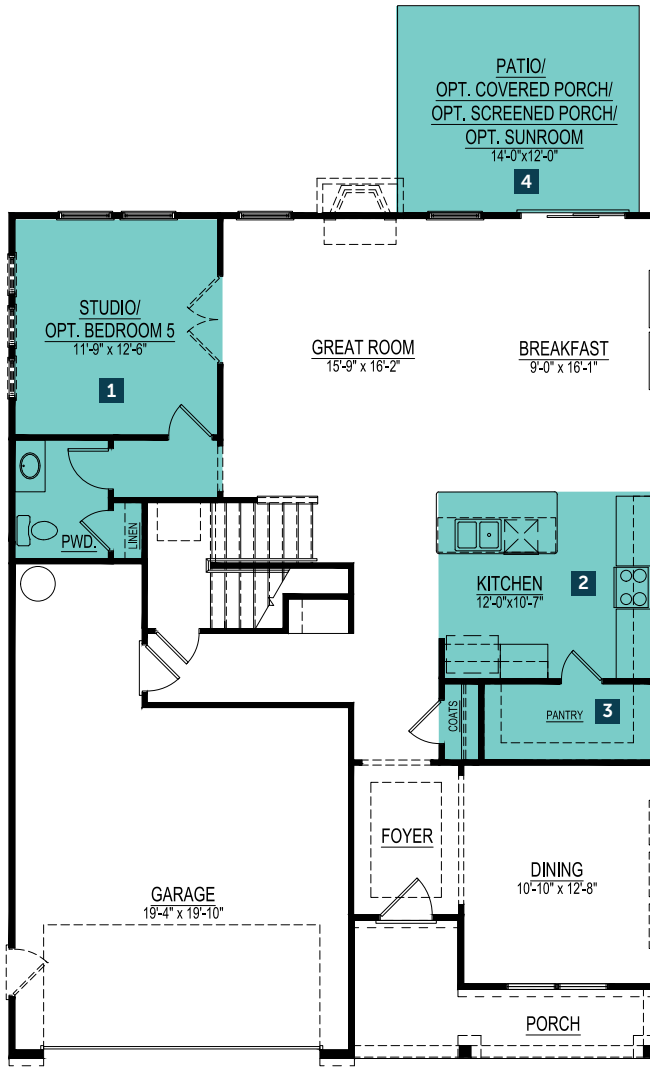

2,756 SF
3-5 Bedrooms | 2.5-3 Bath
Upstairs Owner's Suite

FIRST FLOOR

THE HOLLEY

2,756 SF
3-5 Bedrooms
2.5-3 Bath

FlexPointes®

**Not all options below are shown on floorplan; additional options available.*

- 1**
Studio
Bedroom w/Full Bath
- 2**
Island Kitchen
Peninsula Kitchen
Opt. Gourmet Kitchen
- 3**
Oversized Pantry
Party Pantry
Messy Kitchen w/Shelf
Butler's Pantry
Opt. Wine Cooler
- 4**
Patio
Covered Patio
Screened Porch
Sun Room
- 5**
Garden Tub-Shower
Soaker Tub & Sep. Shower
Luxury Shower w/Bench

SECOND FLOOR

- 6**
Private Dressing Area
Built-in Bench
Linen Closet
Vanity
- 7**
Laundry
Laundry w/Pet Spa
- 8**
Bedroom
Private Owner's Retreat
Nursery
- 9**
Open Loft
Bedroom/Bonus Room
- 10**
Unfinished Storage Room
Bonus Room