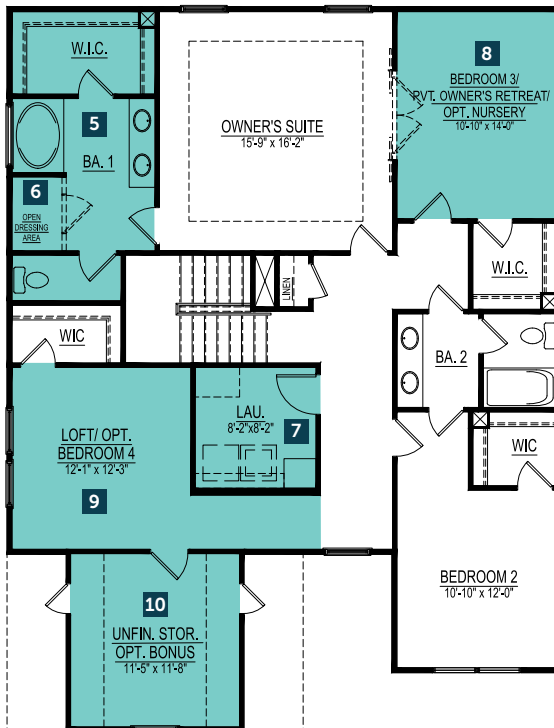

2,756 SF
3-5 Bedrooms | 2.5-3 Bath
Upstairs Owner's Suite

FIRST FLOOR

THE HOLLEY

2,756 SF
3-5 Bedrooms
2.5-3 Bath

FlexPointes®

**Not all options below are shown on floorplan; additional options available.*

- 1**
Studio
Bedroom w/Full Bath
- 2**
Island Kitchen
Peninsula Kitchen
Opt. Gourmet Kitchen
- 3**
Oversized Pantry
Party Pantry
Messy Kitchen w/Shelf
Butler's Pantry
Opt. Wine Cooler
- 4**
Patio
Covered Patio
Screened Porch
Sun Room
- 5**
Garden Tub-Shower
Soaker Tub & Sep. Shower
Luxury Shower w/Bench

SECOND FLOOR

- 6**
Private Dressing Area
Built-in Bench
Linen Closet
Vanity
- 7**
Laundry
Laundry w/Pet Spa
- 8**
Bedroom
Private Owner's Retreat
Nursery
- 9**
Open Loft
Bedroom/Bonus Room
- 10**
Unfinished Storage Room
Bonus Room